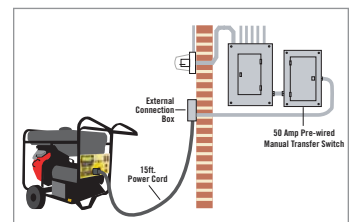

WATTS	MODEL
15,000	.4582
17,500 with manual transfer switch	.4583

New! 17,500 (Model 4583) includes:

- 16 circuit, 50 Amp pre-wired manual transfer switch
- 15' outdoor power
- External connection box

Transfer switch configuration